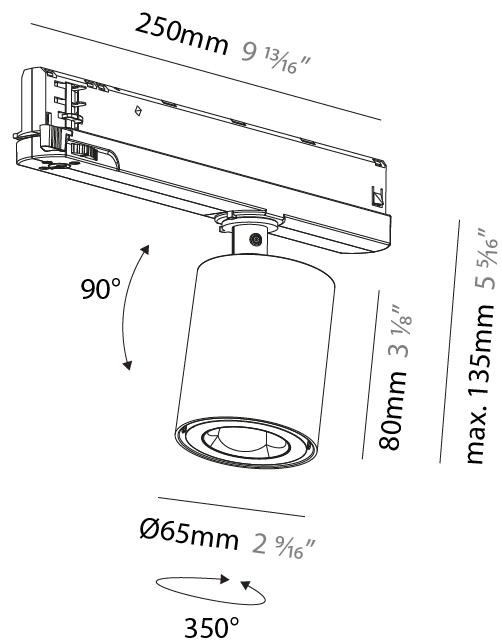

1. To build a product code in our configurator select the specify button on the base model # product page
2. To build a manual product code on this datasheet choose from the options listed below in blue font and add the suffix to the base model #

GENERAL

Series: Oiko Pro
Subseries: Oiko Pro In
Brand: Prolicht
Division: Architectural
Mounting Type: Track
Mounting Location: Ceiling
Subcategory: Spots

PHYSICAL

Shape: Cylinder
Diameter (mm): 65
Diameter (in): 2 ⁹/₁₆
Length (mm): 250
Length (in): 9 ¹³/₁₆
Height (mm): 80
Height (in): 3 ¹/₈
Max. Overall Height (mm): 135
Max. Overall Height (in): 5 ⁵/₁₆
Light Distribution: Adjustable / Direct
Fixture Finish: SSR / BKV / CWI / CRY / HAB / UFT / ITA / RUA / FTG / MYG / LOD / PUS / FRO / FUP / KIA / POP / BLS / SPG / MEY / GOH / GUM / CHC / COM / ABZ / JAG / OBR / MOS / ROR
Holder Finish: WHI / BLK
Fixture Material: Aluminum

ELECTRICAL

Lamp Type: LED
Input Wattage (W): 19
Total Output Wattage (W): 17.3
Dimming: Non-Dimmable / 0-10V Dimming
Driver Included: Yes
Driver Location: Integrated
Driver Type: Constant Current - 120Vac
Driver Class: Class 2
Input Voltage (V): 120

LED

Number of LEDs: 1
Color Temperature (°K): 2700 / 3000 / 3500 / 4000
Max. Delivered Lumen (lm): 1278 / 1377 / 1432 / 1461
Nominal Lumen (lm): 1668 / 1797 / 1869 / 1907
CRI: >90 CRI
Lamp Life (hrs): 50000

OPTICAL

Reflector°: 14

RATINGS AND CERTIFICATIONS

Certified By: CSA Certified to UL and CSA Standards
IP rating: IP20