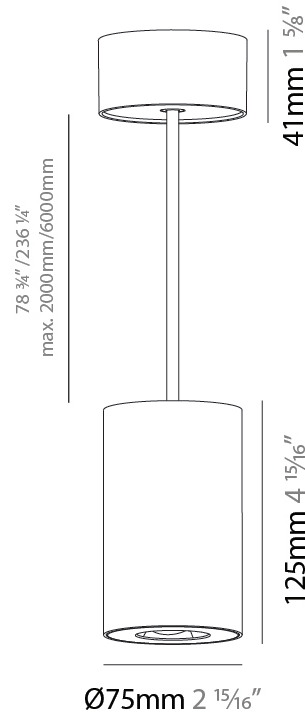

GENERAL

Series: Oiko Pro
Subseries: Oiko Pro Round
Brand: Prolicht
Division: Architectural
Mounting Type: Suspension
Mounting Location: Ceiling
Subcategory: Pendant

PHYSICAL

Shape: Cylinder
Diameter (mm): 75
Diameter (in): 2 ¹⁵/₁₆
Height (mm): 125
Height (in): 4 ¹⁵/₁₆
Light Distribution: Direct
Weight (kg): 0.769
Fixture Finish: SSR / BKV / CWI / CRY / HAB / UFT / ITA / RUA / FTG / MYG / LOD / PUS / FRO / FUP / KIA / POP / BLS / SPG / MEY / GOH / GUM / CHC / COM / ABZ / JAG / OBR / MOS / ROR
Fixture Material: Metal
Cable Details: 2,000mm / 6,000mm Cable - Options : Transparent, Black, White, Red, Orange

ELECTRICAL

Lamp Type: LED (Zhaga Standard)
Input Wattage (W): 12.9
Dimming: Tri-Mode (Non-Dimming and Phase Dimming (120Vac only) and 0-10V Dimming)
Driver Included: No
Driver Location: Remote
Driver Type: Constant Current - Universal
Driver Class: Class 2
Input Voltage (V): 120 - 277
Constant Current (MA): 350

LED

Color Temperature (°K): 2700 / 3000 / 3500 / 4000
Max. Delivered Lumen (lm): 1218 / 1214 / 1272 / 1283
Nominal Lumen (lm): 1473 / 1468 / 1538 / 1552
CRI: >90 CRI
Lamp Life (hrs): 50000

OPTICAL

Reflector°: 34
Adjustability: Fixed

RATINGS AND CERTIFICATIONS

Certified By: Certified for North American Standards
IP rating: IP20