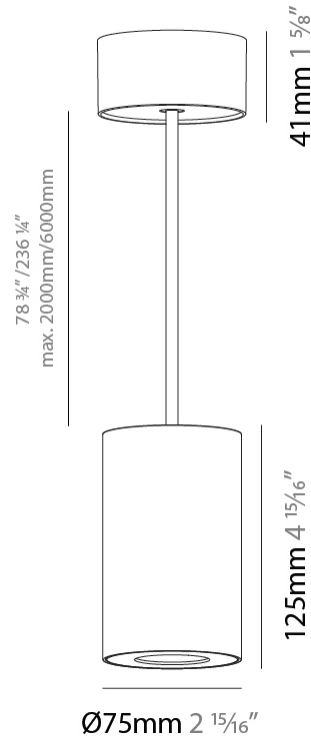

GENERAL

Series: Oiko Pro
Subseries: Oiko Pro Round
Brand: Prolicht
Division: Architectural
Mounting Type: Suspension
Mounting Location: Ceiling
Subcategory: Pendant

PHYSICAL

Shape: Cylinder
Diameter (mm): 75
Diameter (in): 2 ¹⁵/₁₆
Height (mm): 125
Height (in): 4 ¹⁵/₁₆
Light Distribution: Direct
Weight (kg): 0.81
Fixture Finish: SSR / BKV / CWI / CRY / HAB / UFT / ITA / RUA / FTG / MYG / LOD / PUS / FRO / FUP / KIA / POP / BLS / SPG / MEY / GOH / GUM / CHC / COM / ABZ / JAG / OBR / MOS / ROR
Fixture Material: Metal
Cable Details: 2,000mm / 6,000mm Cable - Options : Transparent, Black, White, Red, Orange

ELECTRICAL

Lamp Type: LED (Zhaga Standard)
Input Wattage (W): 13.7
Dimming: Tri-Mode (Non-Dimming and Phase Dimming (120Vac only) and 0-10V Dimming)
Driver Included: No
Driver Location: Remote
Driver Type: Constant Current - Universal
Driver Class: Class 2
Input Voltage (V): 120 - 277
Constant Current (MA): 350

LED

Color Temperature (°K): 2700 / 3000 / 3500 / 4000
Max. Delivered Lumen (lm): 954 / 1028 / 1088 / 1091
Nominal Lumen (lm): 1246 / 1342 / 1396 / 1424
CRI: >90 CRI
Lamp Life (hrs): 50000

OPTICAL

Reflector°: 14
Adjustability: Fixed

RATINGS AND CERTIFICATIONS

Certified By: Certified for North American Standards
IP rating: IP20