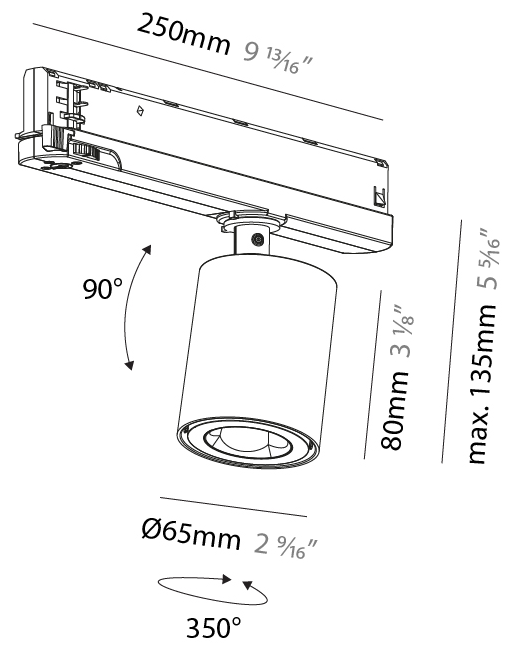

1. To build a product code in our configurator select the specify button on the base model # product page
2. To build a manual product code on this datasheet choose from the options listed below in blue font and add the suffix to the base model #

GENERAL

Series: Oiko Pro
Subseries: Oiko Pro In
Brand: Prolicht
Division: Architectural
Mounting Type: Track
Mounting Location: Ceiling
Subcategory: Spots

PHYSICAL

Shape: Cylinder
Diameter (mm): 65
Diameter (in): 2 ⁹/₁₆
Length (mm): 250
Length (in): 9 ¹³/₁₆
Height (mm): 80
Height (in): 3 ¹/₈
Max. Overall Height (mm): 135
Max. Overall Height (in): 5 ⁵/₁₆
Light Distribution: Adjustable / Direct
Fixture Finish: SSR / BKV / CWI / CRY / HAB / UFT / ITA / RUA / FTG / MYG / LOD / PUS / FRO / FUP / KIA / POP / BLS / SPG / MEY / GOH / GUM / CHC / COM / ABZ / JAG / OBR / MOS / ROR
Holder Finish: WHI / BLK
Fixture Material: Aluminum

ELECTRICAL

Lamp Type: LED
Input Wattage (W): 19
Total Output Wattage (W): 17.3
Dimming: [Non-Dimmable / 0-10V Dimming](#)
Driver Included: Yes
Driver Location: Integrated
Driver Type: Constant Current - 120Vac
Driver Class: Class 2
Input Voltage (V): 120

LED

Number of LEDs: 1
Color Temperature (°K): 2700 / 3000 / 3500 / 4000
Max. Delivered Lumen (lm): 1699 / 1829 / 1893 / 1932
Nominal Lumen (lm): 1905 / 2050 / 2123 / 2166
CRI: >90 CRI
Lamp Life (hrs): 50000

OPTICAL

Reflector°: 60

RATINGS AND CERTIFICATIONS

Certified By: CSA Certified to UL and CSA Standards
IP rating: IP20