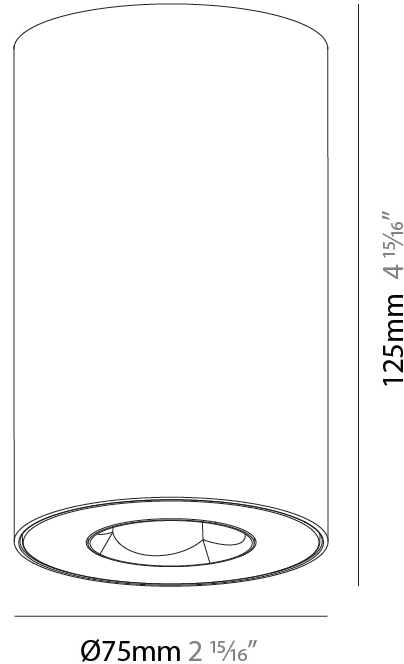

GENERAL

Series: Oiko Pro
Subseries: Oiko Pro Round
Brand: Prolicht
Division: Architectural
Mounting Type: Surface
Mounting Location: Ceiling
Subcategory: Downlight

PHYSICAL

Shape: Cylinder
Diameter (mm): 75
Diameter (in): 2 ¹⁵/₁₆
Height (mm): 125
Height (in): 4 ¹⁵/₁₆
Light Distribution: Direct
Weight (kg): 0.452
Fixture Finish: SSR / BKV / CWI / CRY / HAB / UFT / ITA / RUA / FTG / MYG / LOD / PUS / FRO / FUP / KIA / POP / BLS / SPG / MEY / GOH / GUM / CHC / COM / ABZ / JAG / OBR / MOS / ROR
Fixture Material: Metal

ELECTRICAL

Lamp Type: LED (Zhaga Standard)
Input Wattage (W): 13
Total Output Wattage (W): 11.8
Dimming: Non-Dimming / Phase Dimming (120vac Only)
Driver Included: Yes
Driver Location: Integrated
Driver Type: Constant Current - Universal
Driver Class: Class 2
Input Voltage (V): 120 - 277
Upon Request: Remote: 0-10Vdc dimming / Phase dimming 120Vac / Non-dimming 120/277Vac (No Cover Plate)

LED

Color Temperature (°K): 2700 / 3000 / 3500 / 4000
Max. Delivered Lumen (lm): 1293 / 1289 / 1350 / 1362
Nominal Lumen (lm): 1473 / 1468 / 1538 / 1552
CRI: >90 CRI
Lamp Life (hrs): 50000

OPTICAL

Reflector: 50
Adjustability: Fixed

RATINGS AND CERTIFICATIONS

Certified By: Certified for North American Standards
IP rating: IP20