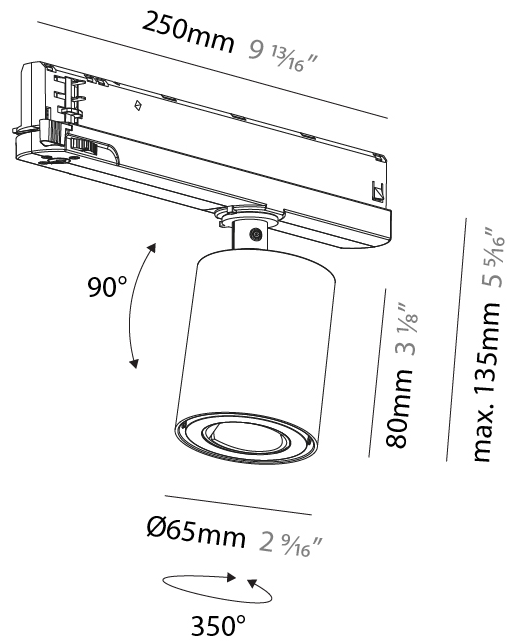

1. To build a product code in our configurator select the specify button on the base model # product page
2. To build a manual product code on this datasheet choose from the options listed below in blue font and add the suffix to the base model #

GENERAL

Series: Oiko Pro
Subseries: Oiko Pro In Wallwash
Brand: Prolight
Division: Architectural
Mounting Type: Track
Mounting Location: Ceiling
Subcategory: Wallwash

PHYSICAL

Shape: Cylinder
Diameter (mm): 65
Diameter (in): 2 9/16
Length (mm): 250
Length (in): 9 13/16
Height (mm): 80
Height (in): 3 1/8
Light Distribution: Adjustable / Direct
Fixture Finish: SSR / BKV / CWI / CRY / HAB / UFT / ITA / RUA / FTG / MYG / LOD / PUS / FRO / FUP / KIA / POP / BLS / SPG / MEY / GOH / GUM / CHC / COM / ABZ / JAG / OBR / MOS / ROR
Holder Finish: WHI / BLK
Fixture Material: Aluminum

ELECTRICAL

Lamp Type: LED
Input Wattage (W): 19
Total Output Wattage (W): 17.3
Dimming: Non-Dimmable / 0-10V Dimming
Driver Included: Yes
Driver Location: Integrated
Driver Type: Constant Current - 120Vac
Driver Class: Class 2
Input Voltage (V): 120

LED

Number of LEDs: 1
Color Temperature (°K): 2700 / 3000 / 3500 / 4000
Max. Delivered Lumen (lm): 1516 / 1632 / 1690 / 1724
Nominal Lumen (lm): 1905 / 2050 / 2123 / 2166
CRI: >90 CRI
Lamp Life (hrs): 50000

OPTICAL

RATINGS AND CERTIFICATIONS

Certified By: CSA Certified to UL and CSA Standards
IP rating: IP20