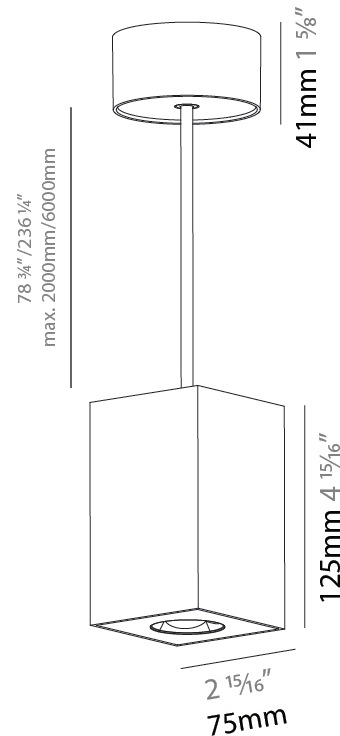

GENERAL

Series: Oiko Pro
Subseries: Oiko Pro Square
Brand: Prolicht
Division: Architectural
Mounting Type: Suspension
Mounting Location: Ceiling
Subcategory: Pendant

PHYSICAL

Shape: Cylinder
Length (mm): 75
Length (in): 2 ¹⁵/₁₆
Width (mm): 75
Width (in): 2 ¹⁵/₁₆
Height (mm): 125
Height (in): 4 ¹⁵/₁₆
Light Distribution: Direct
Weight (kg): 0.769
Fixture Finish: SSR / BKV / CWI / CRY / HAB / UFT / ITA / RUA / FTG / MYG / LOD / PUS / FRO / FUP / KIA / POP / BLS / SPG / MEY / GOH / GUM / CHC / COM / ABZ / JAG / OBR / MOS / ROR
Fixture Material: Metal
Cable Details: 2,000mm / 6,000mm Cable - Options : Transparent, Black, White, Red, Orange

ELECTRICAL

Lamp Type: LED (Zhaga Standard)
Input Wattage (W): 12.9
Dimming: Tri-Mode (Non-Dimming and Phase Dimming (120Vac only) and 0-10V Dimming)
Driver Included: No
Driver Location: Remote
Driver Type: Constant Current - Universal
Driver Class: Class 2
Input Voltage (V): 120 - 277
Constant Current (MA): 350

LED

Color Temperature (°K): 2700 / 3000 / 3500 / 4000
Max. Delivered Lumen (lm): 1293 / 1289 / 1350 / 1362
Nominal Lumen (lm): 1473 / 1468 / 1538 / 1552
CRI: >90 CRI
Lamp Life (hrs): 50000

OPTICAL

Reflector°: 50
Adjustability: Fixed

RATINGS AND CERTIFICATIONS

Certified By: Certified for North American Standards
IP rating: IP20