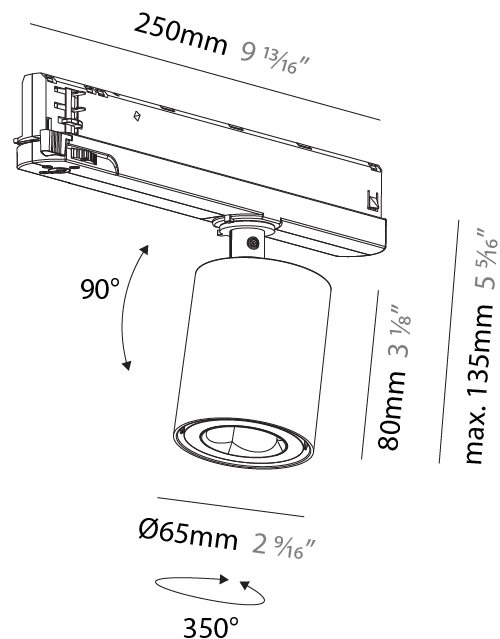

1. To build a product code in our configurator select the specify button on the base model # product page
2. To build a manual product code on this datasheet choose from the options listed below in blue font and add the suffix to the base model #

GENERAL

Series: Oiko Pro
Subseries: Oiko Pro In
Brand: Prolicht
Division: Architectural
Mounting Type: Track
Mounting Location: Ceiling
Subcategory: Spots

PHYSICAL

Shape: Cylinder
Diameter (mm): 65
Diameter (in): 2 ⁹/₁₆
Length (mm): 250
Length (in): 9 ¹³/₁₆
Height (mm): 80
Height (in): 3 ¹/₈
Max. Overall Height (mm): 135
Max. Overall Height (in): 5 ⁵/₁₆
Light Distribution: Adjustable / Direct
Fixture Finish: SSR / BKV / CWI / CRY / HAB / UFT / ITA / RUA / FTG / MYG / LOD / PUS / FRO / FUP / KIA / POP / BLS / SPG / MEY / GOH / GUM / CHC / COM / ABZ / JAG / OBR / MOS / ROR
Holder Finish: WHI / BLK
Fixture Material: Aluminum

ELECTRICAL

Lamp Type: LED
Input Wattage (W): 19
Total Output Wattage (W): 17.3
Dimming: [Non-Dimmable / 0-10V Dimming](#)
Driver Included: Yes
Driver Location: Integrated
Driver Type: Constant Current - 120Vac
Driver Class: Class 2
Input Voltage (V): 120

LED

Number of LEDs: 1
Color Temperature (°K): 2700 / 3000 / 3500 / 4000
Max. Delivered Lumen (lm): 1547 / 1665 / 1724 / 1759
Nominal Lumen (lm): 1905 / 2050 / 2123 / 2166
CRI: >90 CRI
Lamp Life (hrs): 50000

OPTICAL

Reflector°: 50

RATINGS AND CERTIFICATIONS

Certified By: CSA Certified to UL and CSA Standards
IP rating: IP20