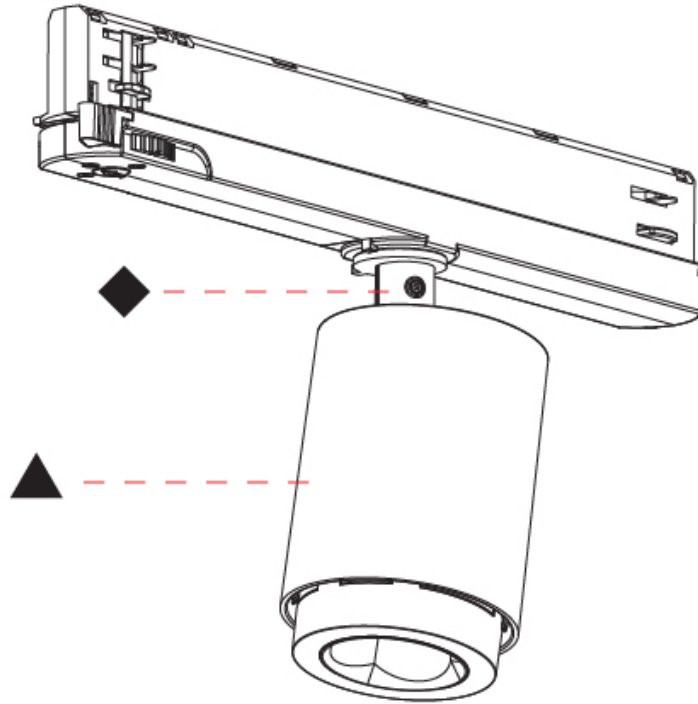

OIKO PRO IN TRACK

A3T203-

PROJECT _____

TYPE _____

SPECIFIER _____

QUANTITY _____

DATE _____

A