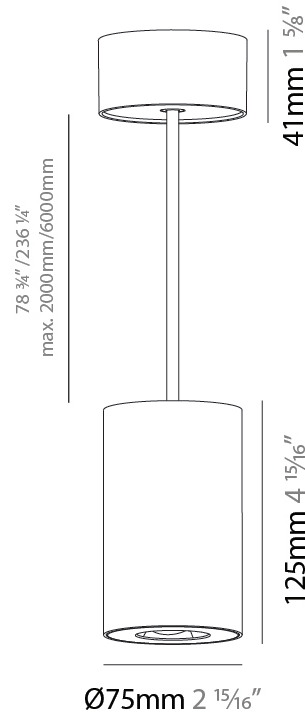

GENERAL

Series: Oiko Pro
Subseries: Oiko Pro Round
Brand: Prolicht
Division: Architectural
Mounting Type: Suspension
Mounting Location: Ceiling
Subcategory: Pendant

PHYSICAL

Shape: Cylinder
Diameter (mm): 75
Diameter (in): 2 ¹⁵/₁₆
Height (mm): 125
Height (in): 4 ¹⁵/₁₆
Light Distribution: Direct
Weight (kg): 0.769
Fixture Finish: SSR / BKV / CWI / CRY / HAB / UFT / ITA / RUA / FTG / MYG / LOD / PUS / FRO / FUP / KIA / POP / BLS / SPG / MEY / GOH / GUM / CHC / COM / ABZ / JAG / OBR / MOS / ROR
Fixture Material: Metal
Cable Details: 2,000mm / 6,000mm Cable - Options : Transparent, Black, White, Red, Orange

ELECTRICAL

Lamp Type: LED (Zhaga Standard)
Input Wattage (W): 12.9
Dimming: Tri-Mode (Non-Dimming and Phase Dimming (120Vac only) and 0-10V Dimming)
Driver Included: No
Driver Location: Remote
Driver Type: Constant Current - Universal
Driver Class: Class 2
Input Voltage (V): 120 - 277
Constant Current (MA): 350

LED

Color Temperature (°K): 2700 / 3000 / 3500 / 4000
Max. Delivered Lumen (lm): 1377 / 1372 / 1438 / 1451
Nominal Lumen (lm): 1473 / 1468 / 1538 / 1552
CRI: >90 CRI
Lamp Life (hrs): 50000

OPTICAL

Reflector°: 60
Adjustability: Fixed

RATINGS AND CERTIFICATIONS

Certified By: Certified for North American Standards
IP rating: IP20