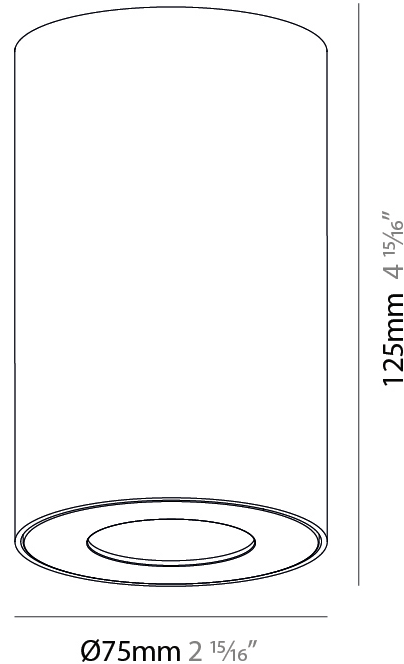

GENERAL

Series: Oiko Pro
Subseries: Oiko Pro Round
Brand: Prolicht
Division: Architectural
Mounting Type: Surface
Mounting Location: Ceiling
Subcategory: Downlight

PHYSICAL

Shape: Cylinder
Diameter (mm): 75
Diameter (in): 2 ¹⁵/₁₆
Height (mm): 125
Height (in): 4 ¹⁵/₁₆
Light Distribution: Direct
Weight (kg): 0.452
Fixture Finish: SSR / BKV / CWI / CRY / HAB / UFT / ITA / RUA / FTG / MYG / LOD / PUS / FRO / FUP / KIA / POP / BLS / SPG / MEY / GOH / GUM / CHC / COM / ABZ / JAG / OBR / MOS / ROR
Fixture Material: Metal

ELECTRICAL

Lamp Type: LED (Zhaga Standard)
Input Wattage (W): 14
Total Output Wattage (W): 12.8
Dimming: Non-Dimming / Phase Dimming (120vac Only)
Driver Included: Yes
Driver Location: Integrated
Driver Type: Constant Current - Universal
Driver Class: Class 2
Input Voltage (V): 120 - 277
Constant Current (MA): 350
Upon Request: Remote: 0-10Vdc dimming / Phase dimming 120Vac / Non-dimming 120/277Vac (No Cover Plate)

LED

Color Temperature (°K): 2700 / 3000 / 3500 / 4000
Max. Delivered Lumen (lm): 951 / 1028 / 1088 / 1091
Nominal Lumen (lm): 1246 / 1342 / 1396 / 1424
CRI: >90 CRI
Lamp Life (hrs): 50000

OPTICAL

Reflector°: 14
Adjustability: Fixed

RATINGS AND CERTIFICATIONS

Certified By: Certified for North American Standards
IP rating: IP20