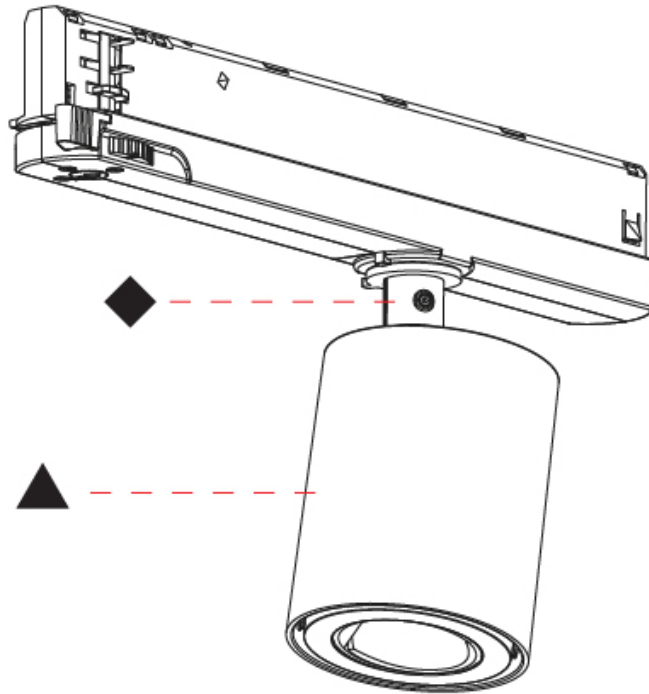

OIKO PRO IN WALLWASH TRACK

A3T206-

PROJECT
TYPE
SPECIFIER
QUANTITY
DATE

A