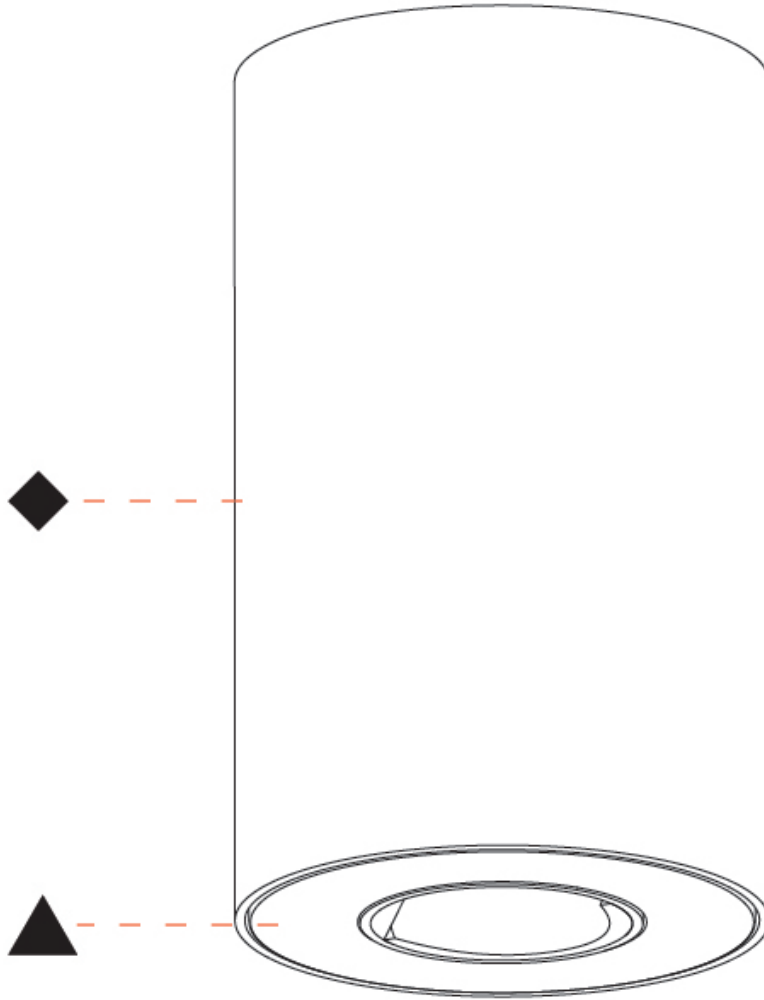

OIKO PRO WALLWASH SURFACE

A3D234-

PROJECT _____

TYPE _____

SPECIFIER _____

QUANTITY _____

DATE _____

A