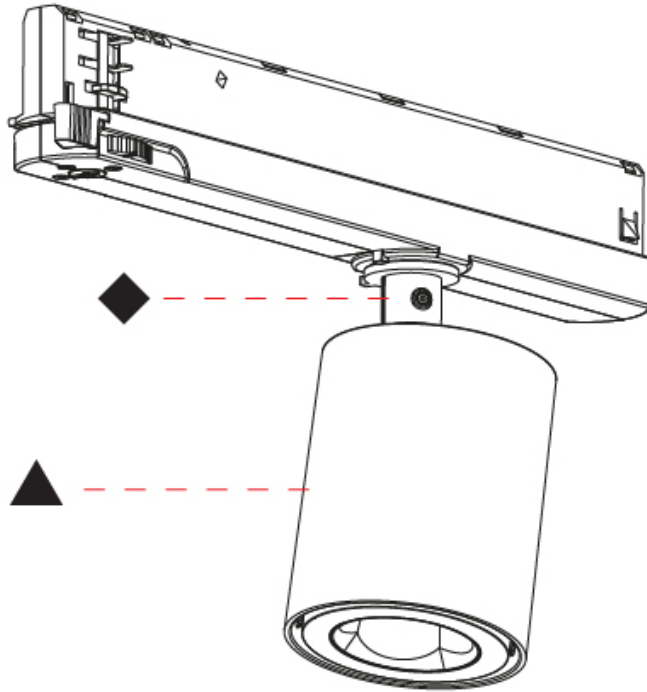

OIKO PRO IN TRACK

A3T226-

PROJECT	_____
TYPE	_____
SPECIFIER	_____
QUANTITY	_____
DATE	_____

A