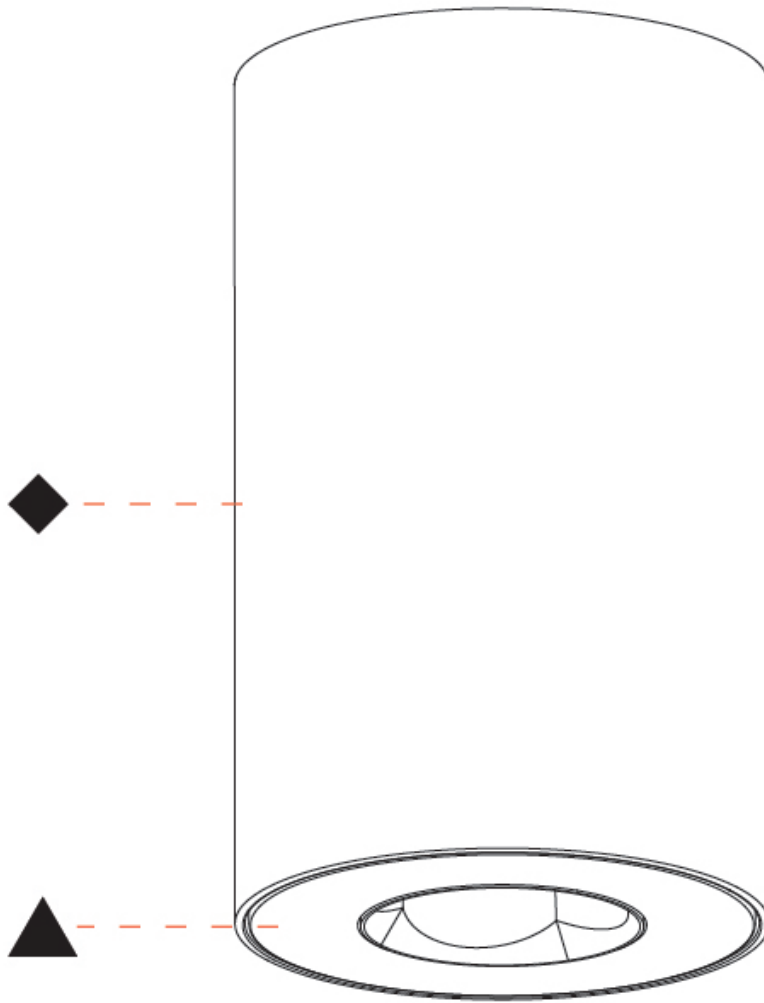

OIKO PRO ROUND SURFACE

A3D232-

PROJECT

TYPE

SPECIFIER

QUANTITY

DATE