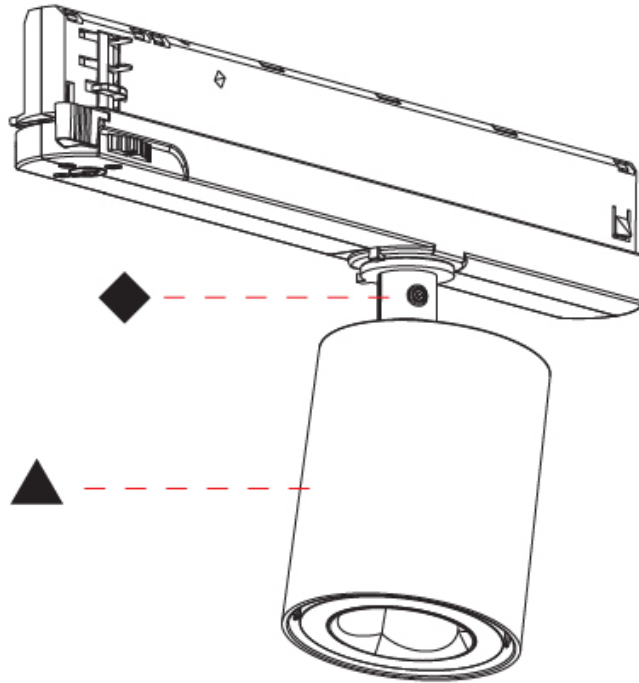

PROJECT
TYPE
SPECIFIER
QUANTITY
DATE