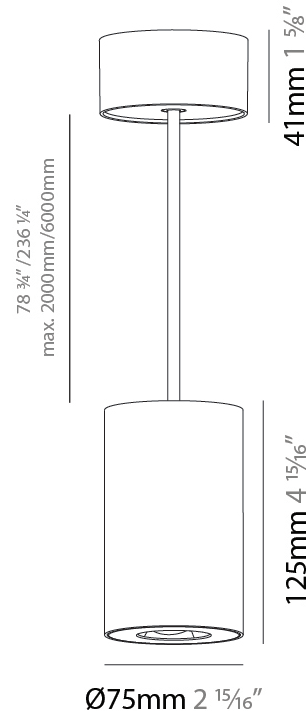

GENERAL

Series: Oiko Pro
Subseries: Oiko Pro Round
Brand: Prolicht
Division: Architectural
Mounting Type: Suspension
Mounting Location: Ceiling
Subcategory: Pendant

PHYSICAL

Shape: Cylinder
Diameter (mm): 75
Diameter (in): 2 ¹⁵/₁₆
Height (mm): 125
Height (in): 4 ¹⁵/₁₆
Light Distribution: Direct
Weight (kg): 0.769
Fixture Finish: SSR / BKV / CWI / CRY / HAB / UFT / ITA / RUA / FTG / MYG / LOD / PUS / FRO / FUP / KIA / POP / BLS / SPG / MEY / GOH / GUM / CHC / COM / ABZ / JAG / OBR / MOS / ROR
Fixture Material: Metal
Cable Details: 2,000mm / 6,000mm Cable - Options : Transparent, Black, White, Red, Orange

ELECTRICAL

Lamp Type: LED (Zhaga Standard)
Input Wattage (W): 12.9
Dimming: Tri-Mode (Non-Dimming and Phase Dimming (120Vac only) and 0-10V Dimming)
Driver Included: No
Driver Location: Remote
Driver Type: Constant Current - Universal
Driver Class: Class 2
Input Voltage (V): 120 - 277
Constant Current (MA): 350

LED

Color Temperature (°K): 2700 / 3000 / 3500 / 4000
Max. Delivered Lumen (lm): 1293 / 1289 / 1350 / 1362
Nominal Lumen (lm): 1473 / 1468 / 1538 / 1552
CRI: >90 CRI
Lamp Life (hrs): 50000

OPTICAL

Reflector°: 50
Adjustability: Fixed

RATINGS AND CERTIFICATIONS

Certified By: Certified for North American Standards
IP rating: IP20