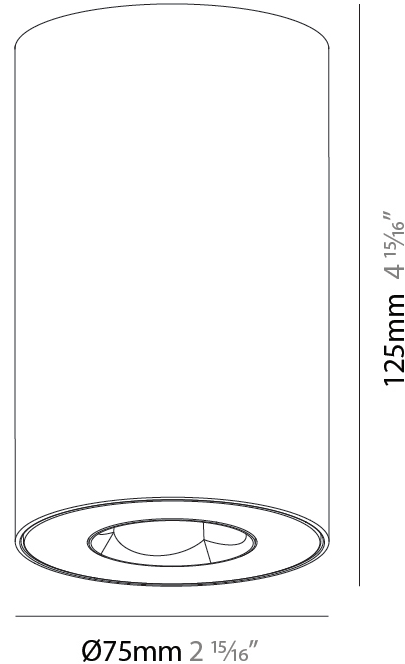

GENERAL

Series: Oiko Pro
Subseries: Oiko Pro Round
Brand: Prolicht
Division: Architectural
Mounting Type: Surface
Mounting Location: Ceiling
Subcategory: Downlight

PHYSICAL

Shape: Cylinder
Diameter (mm): 75
Diameter (in): 2 15/16
Height (mm): 125
Height (in): 4 15/16
Light Distribution: Direct
Weight (kg): 0.452
Fixture Finish: SSR / BKV / CWI / CRY / HAB / UFT / ITA / RUA / FTG / MYG / LOD / PUS / FRO / FUP / KIA / POP / BLS / SPG / MEY / GOH / GUM / CHC / COM / ABZ / JAG / OBR / MOS / ROR
Fixture Material: Metal

ELECTRICAL

Lamp Type: LED (Zhaga Standard)
Input Wattage (W): 13
Total Output Wattage (W): 11.8
Dimming: Tri-Mode (Non-Dimming and Phase Dimming (120Vac only) and 0-10V Dimming)
Driver Included: Yes
Driver Location: Integrated
Driver Type: Constant Current - Universal
Driver Class: Class 2
Input Voltage (V): 120 - 277
Constant Current (MA): 350
Upon Request: Remote: 0-10Vdc dimming / Phase dimming 120Vac / Non-dimming 120/277Vac (No Cover Plate)

LED

Color Temperature (°K): 2700 / 3000 / 3500 / 4000
Max. Delivered Lumen (lm): 1218 / 1214 / 1272 / 1283
Nominal Lumen (lm): 1473 / 1468 / 1538 / 1552
CRI: >90 CRI
Lamp Life (hrs): 50000

OPTICAL

Reflector°: 34
Adjustability: Fixed

RATINGS AND CERTIFICATIONS

Certified By: Certified for North American Standards
IP rating: IP20