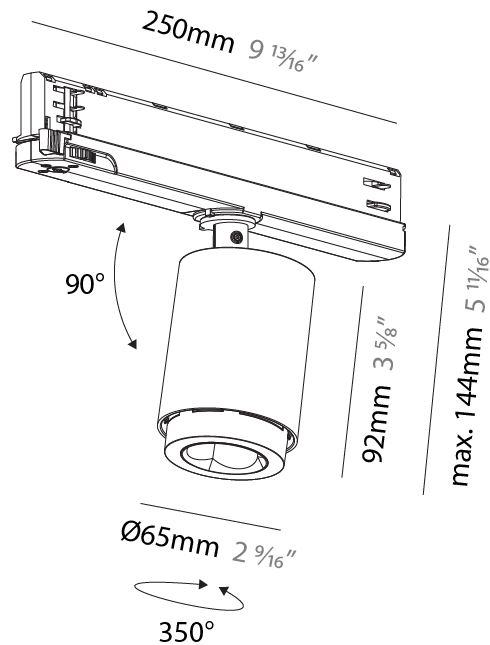

1. To build a product code in our configurator select the specify button on the base model # product page
2. To build a manual product code on this datasheet choose from the options listed below in blue font and add the suffix to the base model #

GENERAL

Series: Oiko Pro
Subseries: Oiko Pro In
Brand: Prolicht
Division: Architectural
Mounting Type: Track
Mounting Location: Ceiling
Subcategory: Spots

PHYSICAL

Shape: Cylinder
Diameter (mm): 65
Diameter (in): 2 ⁹/₁₆
Length (mm): 250
Length (in): 9 ¹³/₁₆
Height (mm): 92
Height (in): 3 ⁵/₈
Max. Overall Height (mm): 144
Max. Overall Height (in): 5 ¹¹/₁₆
Light Distribution: Adjustable / Direct
Fixture Finish: SSR / BKV / CWI / CRY / HAB / UFT / ITA / RUA / FTG / MYG / LOD / PUS / FRO / FUP / KIA / POP / BLS / SPG / MEY / GOH / GUM / CHC / COM / ABZ / JAG / OBR / MOS / ROR
Holder Finish: WHI / BLK
Fixture Material: Aluminum

ELECTRICAL

Lamp Type: LED
Input Wattage (W): 19
Total Output Wattage (W): 17.3
Dimming: Non-Dimmable / 0-10V Dimming
Driver Included: Yes
Driver Location: Integrated
Driver Type: Constant Current - 120Vac
Input Voltage (V): 120

LED

Number of LEDs: 1
Color Temperature (°K): 2700 / 3000 / 3500 / 4000
Max. Delivered Lumen (lm): 1410 / 1517 / 1571 / 1603
Nominal Lumen (lm): 1905 / 2050 / 2123 / 2166
CRI: >90 CRI
Lamp Life (hrs): 50000

OPTICAL

Reflector°: 34

RATINGS AND CERTIFICATIONS

Certified By: CSA Certified to UL and CSA Standards
IP rating: IP20