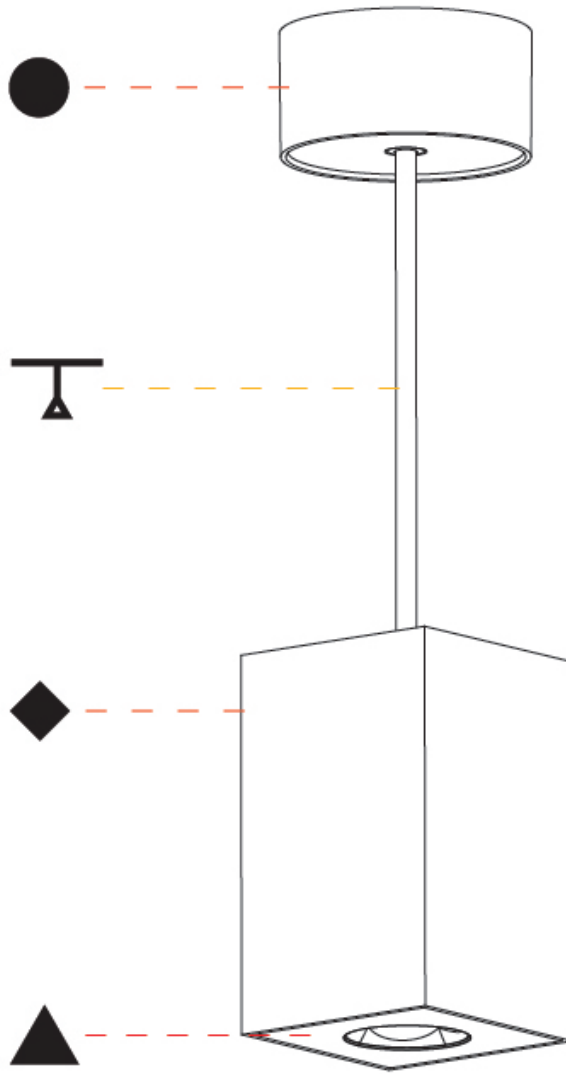

OIKO PRO SQUARE SUSPENSION

A300398-

PROJECT _____

TYPE _____

SPECIFIER _____

QUANTITY _____

DATE _____

A