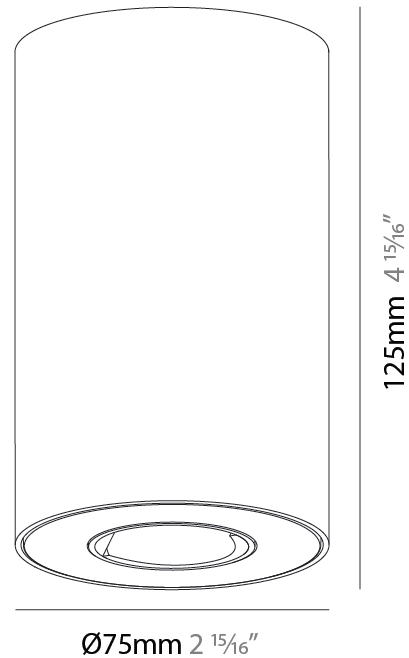

GENERAL

Series: Oiko Pro
Subseries: Oiko Pro Wallwash
Brand: Prolicht
Division: Architectural
Mounting Type: Surface
Mounting Location: Ceiling
Subcategory: Wallwash

PHYSICAL

Shape: Cylinder
Diameter (mm): 75
Diameter (in): 2 15/16
Height (mm): 125
Height (in): 4 15/16
Light Distribution: Direct
Weight (kg): 0.452
Fixture Finish: SSR / BKV / CWI / CRY / HAB / UFT / ITA / RUA / FTG / MYG / LOD / PUS / FRO / FUP / KIA / POP / BLS / SPG / MEY / GOH / GUM / CHC / COM / ABZ / JAG / OBR / MOS / ROR
Fixture Material: Metal

ELECTRICAL

Lamp Type: LED (Zhaga Standard)
Input Wattage (W): 13
Total Output Wattage (W): 11.8
Dimming: Non-Dimming / Phase Dimming (120vac Only)
Driver Included: Yes
Driver Location: Integrated
Driver Type: Constant Current - Universal
Driver Class: Class 2
Input Voltage (V): 120 - 277
Upon Request: Remote: 0-10Vdc dimming / Phase dimming 120Vac / Non-dimming 120/277Vac (No Cover Plate)

LED

Color Temperature (°K): 2700 / 3000 / 3500 / 4000
Max. Delivered Lumen (lm): 1244 / 1220 / 1278 / 1289
Nominal Lumen (lm): 1473 / 1468 / 1538 / 1552
CRI: >90 CRI
Lamp Life (hrs): 50000

OPTICAL

Adjustability: Fixed

RATINGS AND CERTIFICATIONS

Certified By: Certified for North American Standards
IP rating: IP20