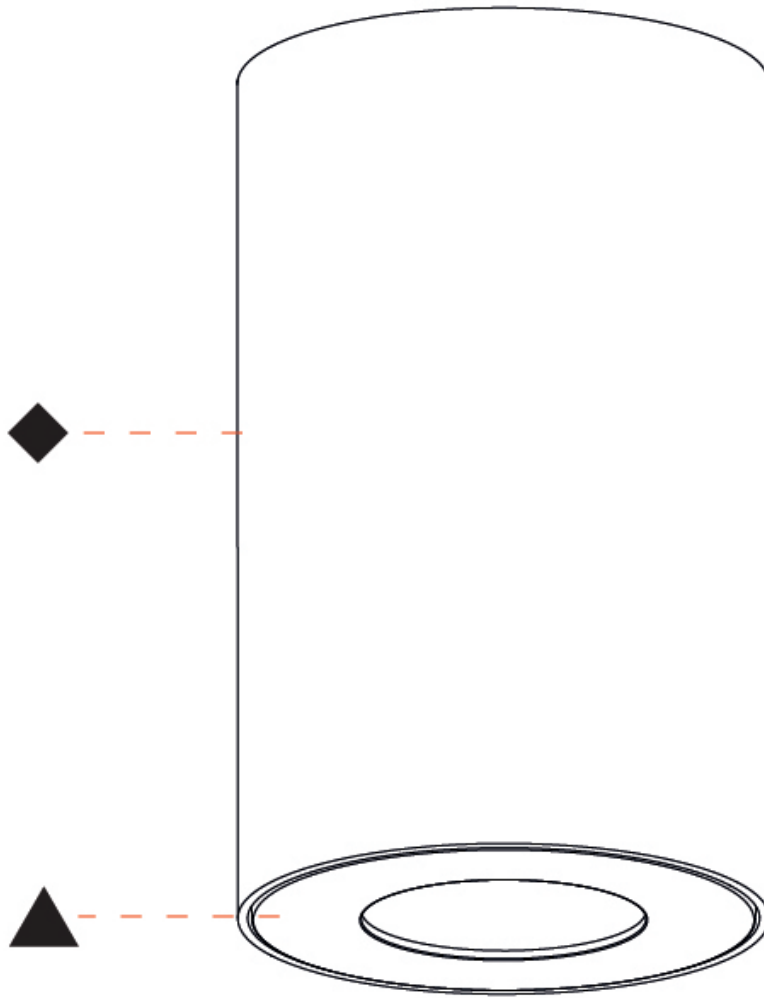

OIKO PRO ROUND SURFACE

A3D230-

PROJECT

TYPE

SPECIFIER

QUANTITY

DATE

A